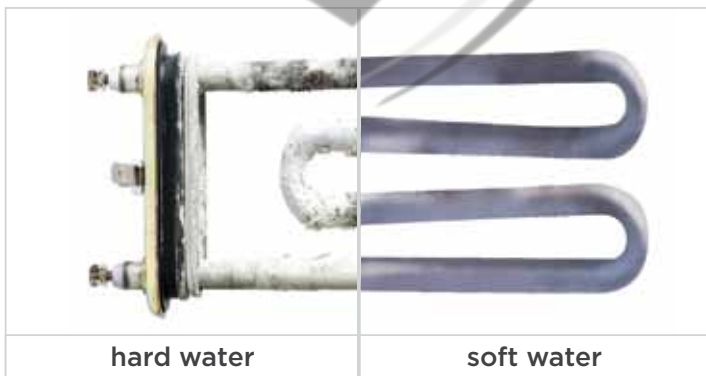

Save on the weekly shop

Save on cleaning products, hair care products and replacing broken appliances. With SuperSoft you'll need up to 75% less soap and detergent, saving you time and money.

“Official government figures confirm that just 2mm of scale on appliances such as washing machines reduces efficiency by up to 12%.”